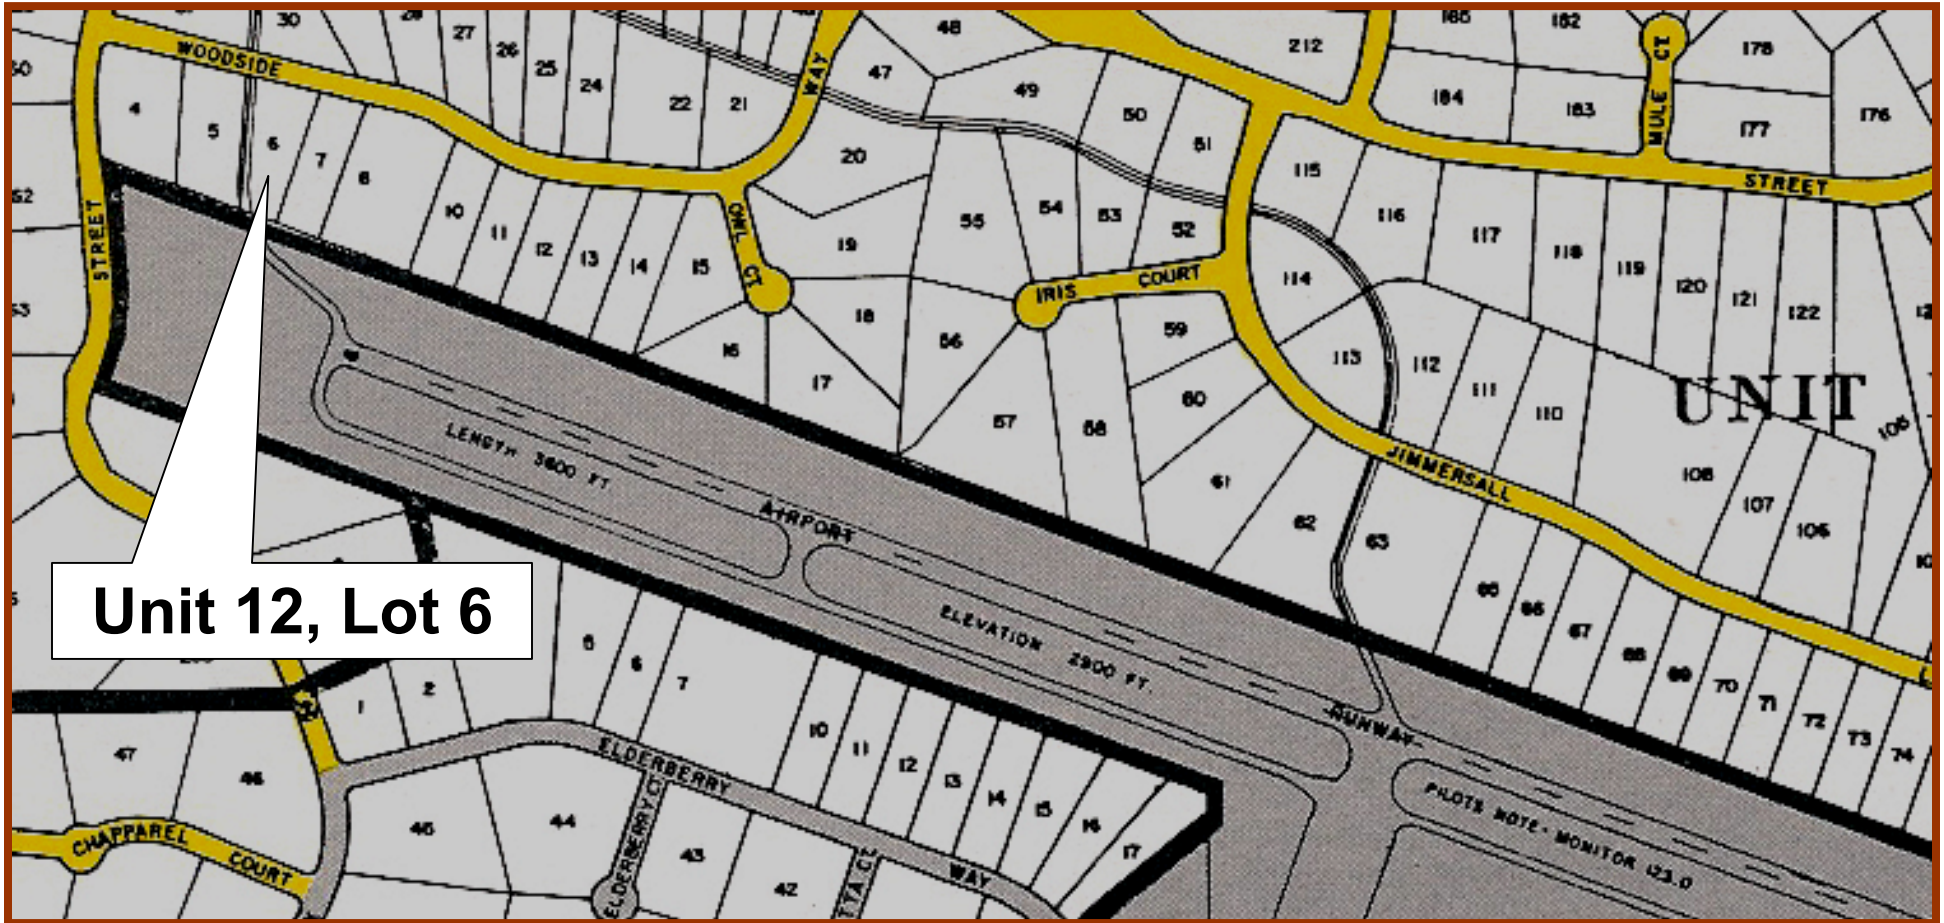

**PINE MOUNTAIN LAKE AIRPORT
TAXIWAY LOT
FOR SALE BY OWNER**

**Pine Mountain Lake Airport, Premium 0.8-Acre Lot, Unit 12, Lot 6 (outlined in red)
Clockwise from eastern boundary: 281' x 77' x 271' x 151'
Woodside Way on north, taxiway on west and south
\$295,000. Keith Zenobia – 209-962-4014**

Pine Mountain Lake Airport Taxiway Lot For Sale

(Lot 6, southeast corner of Woodside Way and the back taxiway)

Keith Zenobia 209-962-4014

Unit 12, Lot 6